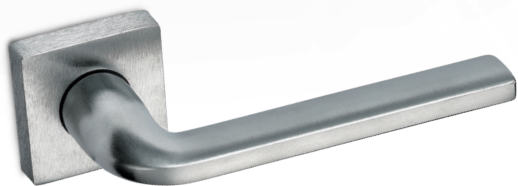

Design Studio Sicma

Materiale: Zircal  
Material: Zircal

Cromo lucido +  
cromo satinato  
Polished chrome +  
satined chrome

Cromo satinato  
Satined chrome

Cromo lucido  
Polished chrome

Nero opaco  
Black matt

Su richiesta disponibile anche con: • Placca ovale • Rosetta tonda • Rosetta ovale  
Available on request with: • Oval plate • Round rose • Oval rose

Maniglia con placca  
Door handle with plate

Maniglia per finestra DK  
Window handle DK

Cremonese EZ  
Window handle EZ

Maniglia con rosetta  
*Door handle with rose*

## SERIE HOLIDAY

FINITURE DISPONIBILI  
*FINISHES AVAILABLE*

Cromo lucido +  
cromo satinato  
*Polished chrome +  
satinated chrome*

Nero opaco  
*Black matt*

Cromo satinato  
*Satinated chrome*

Cromo lucido  
*Polished chrome*