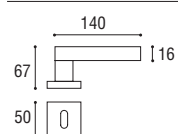

Design Studio Sicma

Materiale: Zircal
Material: Zircal

Cromo lucido +
cromo satinato
*Polished chrome +
satinated chrome*

Cromo satinato
Satined chrome

Maniglia con rosetta e bocchetta quadrata
Door handle with square rosette and key hole

Cod. 164 CC 16 50 RQ
€ 56,20

Cod. 164 CS 16 50 RQ
€ 56,20

Maniglia con rosetta e bocchetta quadrata **yale**
*Door handle with square rosette and key hole **yale***

Cod. 164 CC 17 50 RQ
€ 56,20

Cod. 164 CS 17 50 RQ
€ 56,20