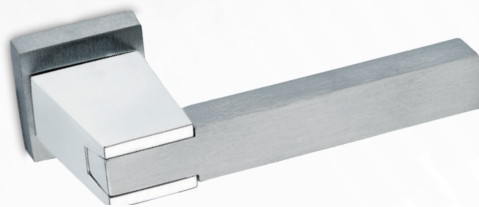

Design Studio Sicma

Materiale: Zircal
 Material: Zircal

Cromo lucido +
 cromo satinato
*Polished chrome +
 satinated chrome*

Cromo satinato
Satined chrome

Maniglia con rosetta e bocchetta quadrata
Door handle with square rosette and key hole

Maniglia con rosetta e bocchetta rettangolare
Door handle with rectangular rosette and key hole

Cod. 164 CC 16 RR
€ 56,20

Cod. 164 CS 16 RR
€ 56,20

Maniglia con rosetta e bocchetta **yale** rettangolare
*Door handle with rectangular rosette and key hole **yale***

Modello depositato
 Patent pending

Maniglia per finestra DK
Window handle DK

Maniglia con rosetta
Door handle with rose

SERIE SUBLIME

FINITURE DISPONIBILI
FINISHES AVAILABLE

Cromo lucido +
cromo satinato
*Polished chrome +
satinated chrome*