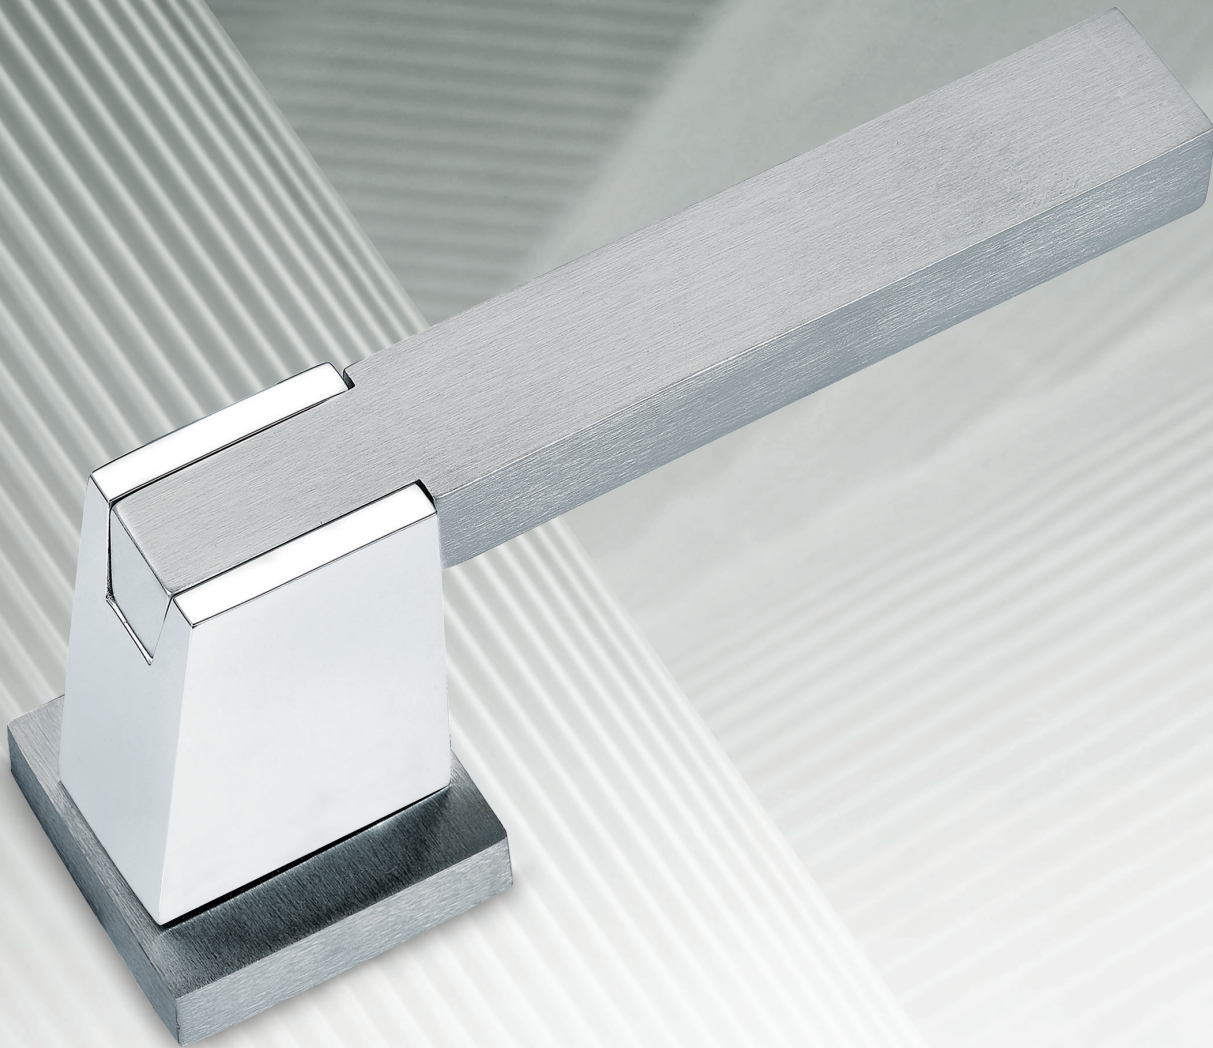

Design Studio Sicma

Materiale: Zircal
 Material: Zircal

Cromo lucido +
 cromo satinato
*Polished chrome +
 satinated chrome*

Cromo satinato
Satined chrome

Maniglia con rosetta e bocchetta quadrata
Door handle with square rosette and key hole

Maniglia con rosetta e bocchetta rettangolare
Door handle with rectangular rosette and key hole

Cod. 164 CC 16 RR
€ 56,20

Cod. 164 CS 16 RR
€ 56,20

Maniglia con rosetta e bocchetta **yale** rettangolare
*Door handle with rectangular rosette and key hole **yale***

Cod. 164 CC 17 RR
€ 56,20

Cod. 164 CS 17 RR
€ 56,20

Maniglia per finestra DK \varnothing 7 x 40 rosetta rettangolare
Window handle DK \varnothing 7 x 40 rectangular rose

Cod. 164 CC 35 RQ
€ 33,80

Cod. 164 CS 35 RQ
€ 33,80

Modello depositato
 Patent pending

Maniglia per finestra DK
Window handle DK

Maniglia con rosetta
Door handle with rose

SERIE SUBLIME

FINITURE DISPONIBILI
FINISHES AVAILABLE

Cromo lucido +
cromo satinato
*Polished chrome +
satinated chrome*