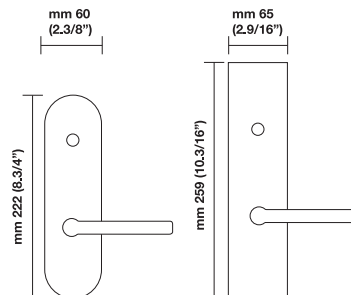

Escutcheon options/Opzioni

EP

ER

Finish		
03	RP	
03D	RP	
06A	RP	
03/03D	RP	
15	RP	
26D	RP	
26/26D	RP	

Finish		
03	EP	
03D	EP	
03/03D	EP	
15	EP	ER
26D	EP	ER
26/26D	EP	ER

To order Valli&Valli products, informations should be specified in the same sequence as the example given:

1.Lever/Knob	2.Trim options	3.Function	4.Finish	5.Handing	6.Backset	7.Miscellaneous
HXXX	RP	ML XX	03	RH	2.1/2"	2.1/4" thick

For small rosette, please specify RS/RSQ (45 mm rosette). RS pricing is the same as RP/RT pricing. Privacy RS also requires 105 RSP when ordering. RQ (2.9/16" rosette) for standard 2.1/8" cross bore. RSQ pricing is the same as RQ. Privacy RSQ also requires 105 RSQ when ordering. ET/EP = 03-26 Standard Finish, ER = 15-26-26D Standard Finish. Conversion from metric to US measurement are approximate.

Valli&Valli (U.S.A.) Inc.

Headquarter/Showroom

Valli&Valli (U.S.A.) Inc.
22 West 21st Street
6th Floor
New York, NY 10010
Tel. (212) 326 8811
Fax (212) 326 8816
Toll Free (877) 326 2565
Toll Free (800) 423 7161
E-mail: sales@vallivalli-us.com
E-mail: w.sales@vallivalli-us.com

Warehouse

Valli&Valli (U.S.A.) Inc.
100 Commerce Way, Suite 2
Hackensack, NJ 07601
Tel. (973) 249 0085
Fax (973) 249 0135

ASSA ABLOY, the global leader
in door opening solutions