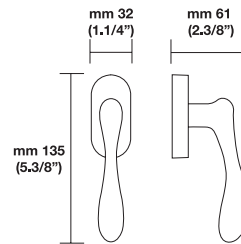

Window handle/Maniglia per finestra

H 1003 F RS¹

Movement 4 click positions