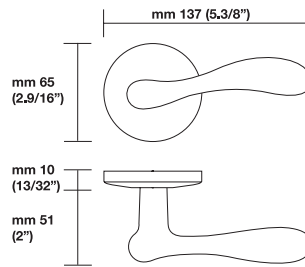

### Trim Options

RP= standard plain style rosette  
EP= plain style long escutcheon plates  
ER= rectangular style long escutcheon plates

### Sizes/Misure

1.Lever/Knob	2.Trim options	3.Function	4.Finish	5.Handing	6.Backset	7.Miscellaneous
HXXX	RP	ML XX	03	RH	2.1/2"	2.1/4" thick

For small rosette, please specify RS/RSQ (45 mm rosette). RS pricing is the same as RP/RT pricing. Privacy RS also requires 105 RSP when ordering. RQ (2.9/16" rosette) for standard 2.1/8" cross bore. RSQ pricing is the same as RQ. Privacy RSQ also requires 105 RSQ when ordering. ET/EP = 03-26 Standard Finish, ER = 15-26-26D Standard Finish. Conversion from metric to US measurement are approximate.